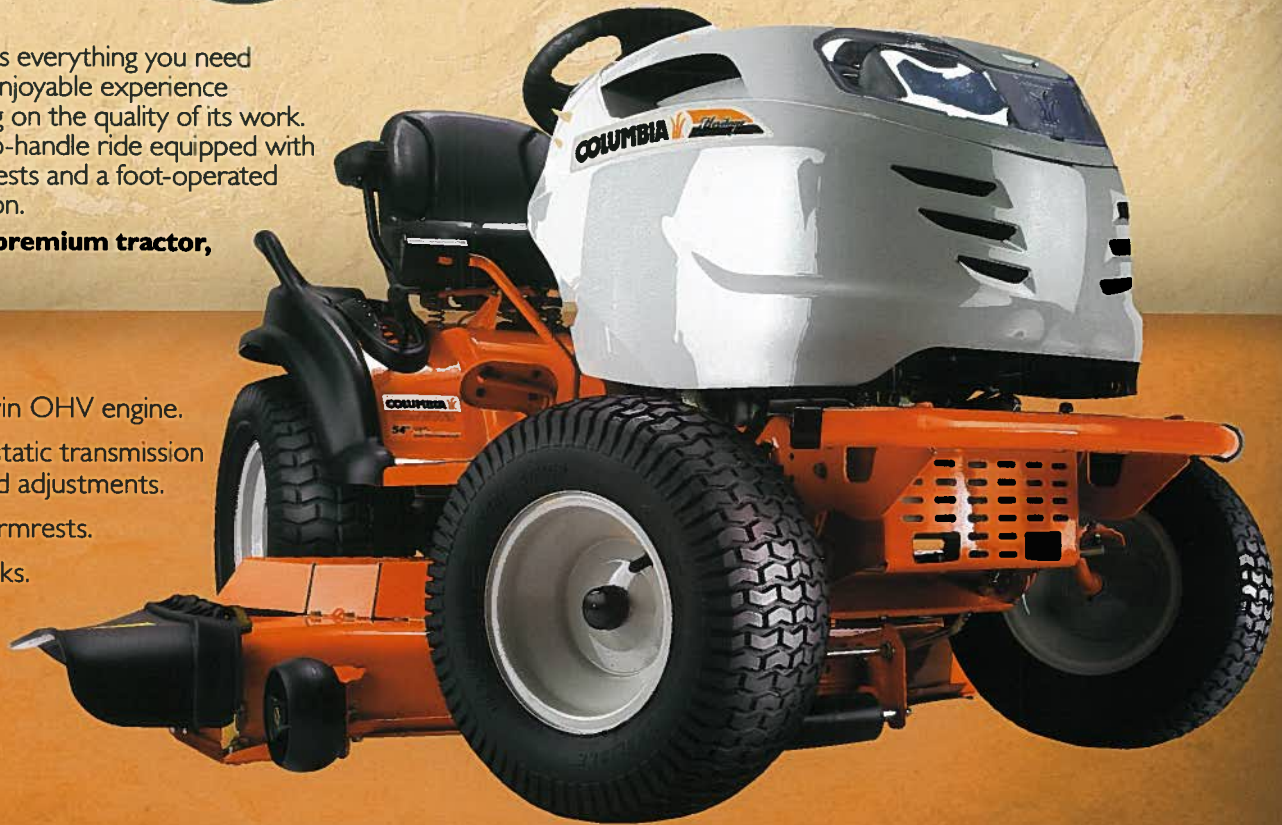

Q94GK

- 25 HP* Kohler® V-Twin OHV engine.
- Foot-operated hydrostatic transmission provides infinite speed adjustments.
- High-back seat with armrests.
- 54 in. triple-blade decks.
- 3 year warranty.